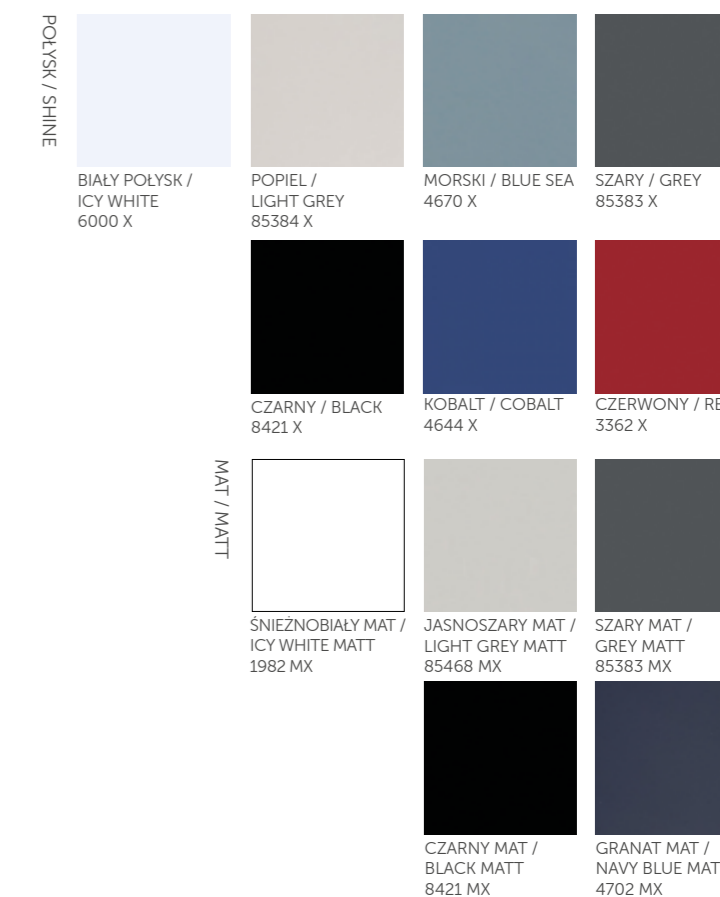

LINUS

PLYTA MELAMINOWANA / MELAMINATED BOARD

PLYTA ACRYLUX / ACRYLUX BOARD **PREMIUM**